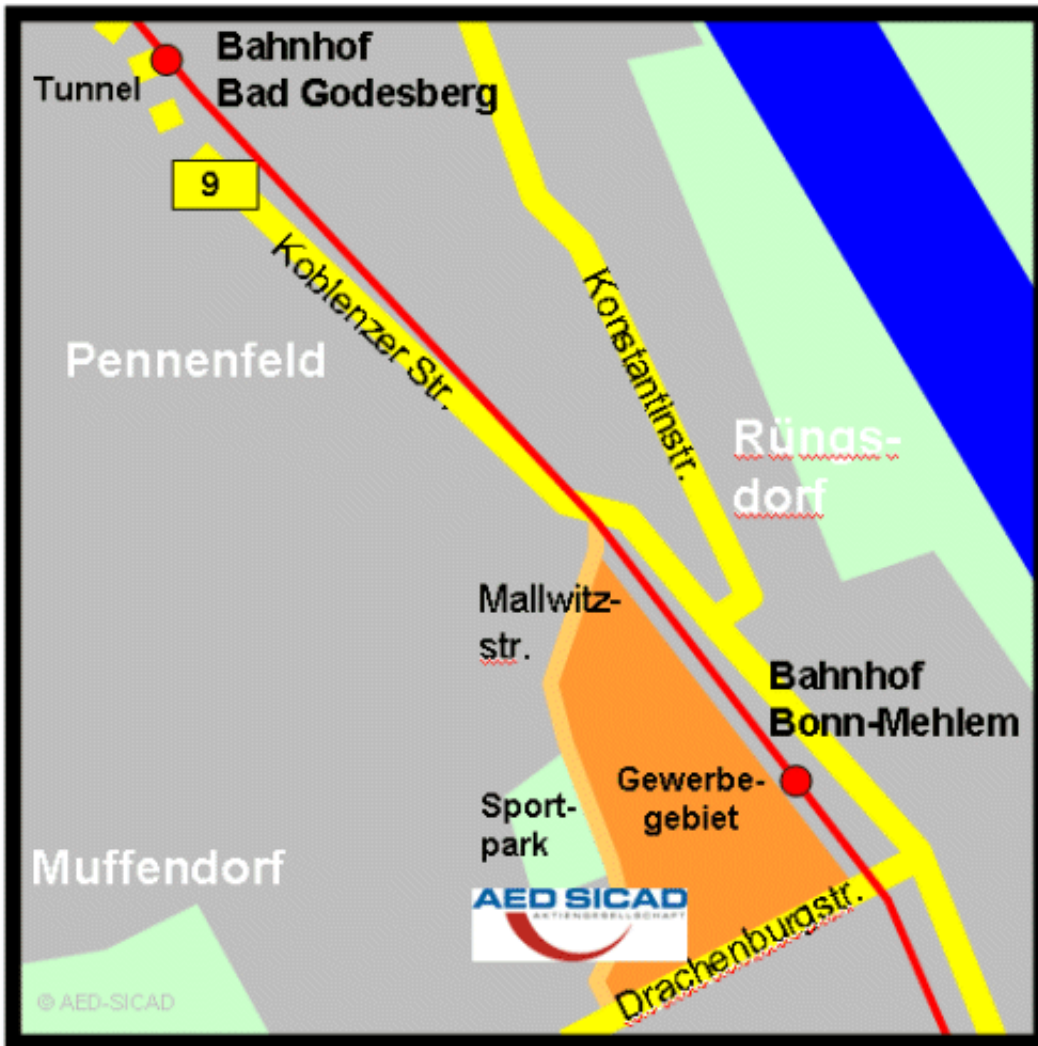

# **Bonn**

## **Directions Bonn**

### From all directions:

- Take the A59 to the junction AK "Bonn-Ost".
- Change to the A562 directions "Bad Godesberg, Bundeshaus".
- leave the highway at "Bad Godesberg".
- Now you are on the B9 in south direction.
- After ca. 5 km you reach a tunnel and follow the lane to "Koblenz".

## **By Public Transport:**

AED-SICAD is easy to reach by public transport:

Take the train to the station "Bonn Mehlem".

From there it is a 15 min. walk to reach the site. Please use the exit "Lannesdorf" and follow the "Drachenburgstraße".