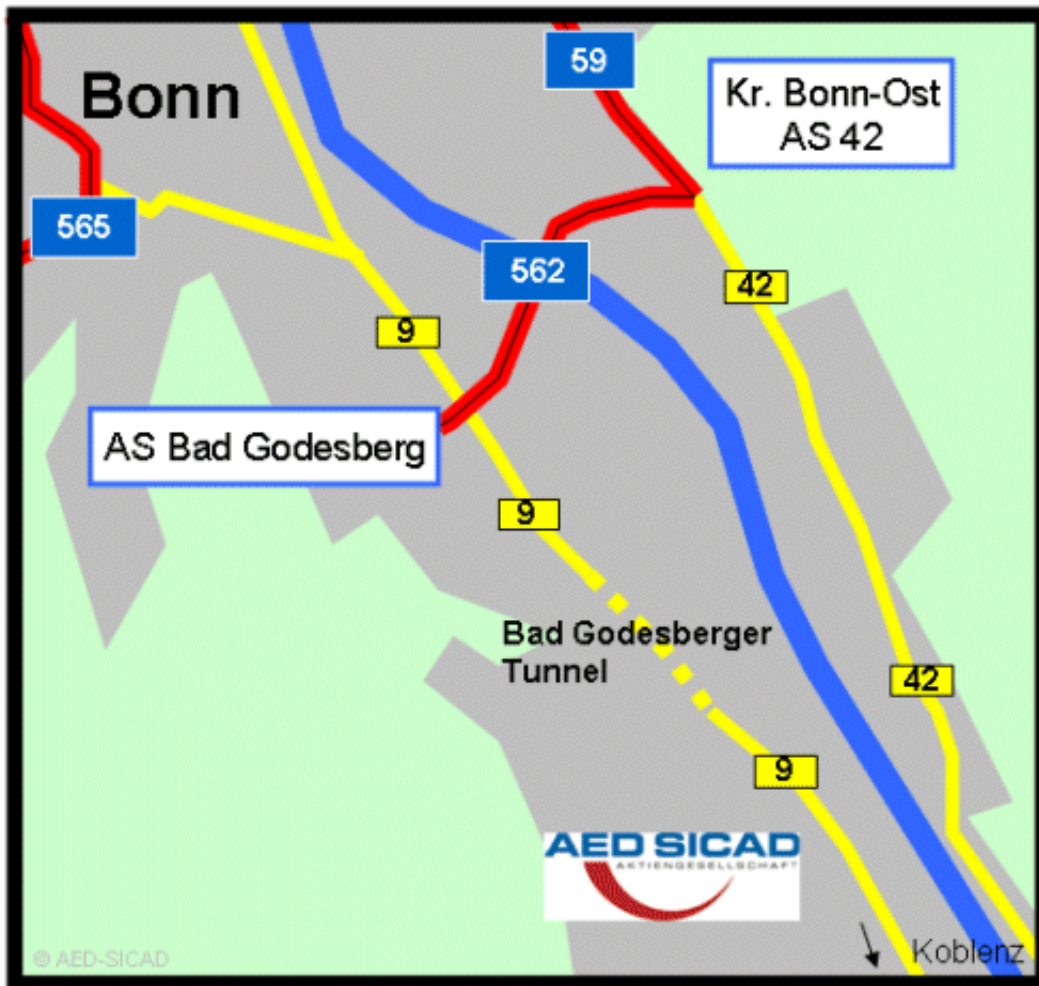

# **Bonn**

## **Directions Bonn**

### From all directions:

- Take the A59 to the junction AK "Bonn-Ost".
- Change to the A562 directions "Bad Godesberg, Bundeshaus".
- leave the highway at "Bad Godesberg".
- Now you are on the B9 in south direction.
- After ca. 5 km you reach a tunnel and follow the lane to "Koblenz".

## **By Public Transport:**

AED-SICAD is easy to reach by public transport:

Take the train to the station "Bonn Mehlem".

From there it is a 15 min. walk to reach the site. Please use the exit "Lannesdorf" and follow the "Drachenburgstraße".